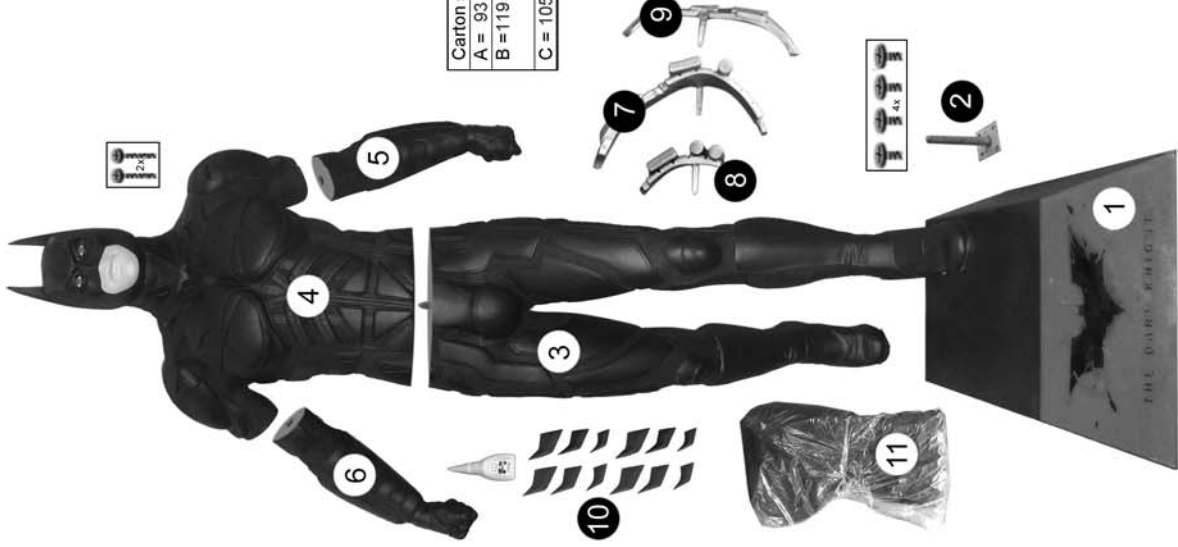

**Muckle Mannequins**

Langlachweg 11  
 D-68229 Mannheim - Germany -  
 phone: 0049-(0)621/8 28 13 95  
 fax: 0049-(0)621/8 28 18 40  
 www.mucklefiguren.de  
 info@mucklefiguren.de

Carton size	Content	N.W. kg	G.W. kg
A = 93 - 71 - 42 cm	Upper body	9 kg	15.05 kg
B = 119 - 93 - 43 cm	Pant, arm, belt and cape	25 kg	35.7 kg
C = 105 - 64 - 32 cm	Base	21.5 kg	26.4 kg

216 cm

105 cm